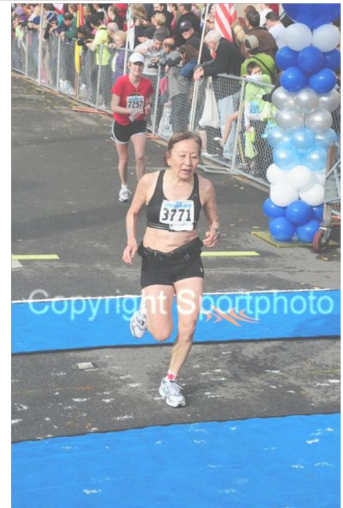

<< Previous Image | Next Image >> Frame: 00690-0031

[Order Products](#)